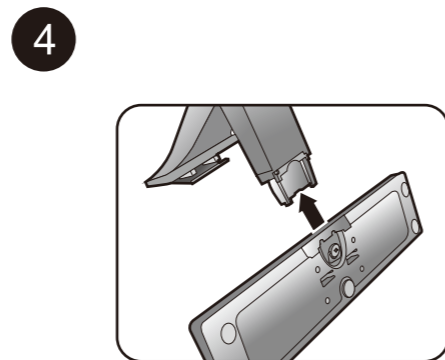

# LCD Monitor Quick Start Guide

Entertainment Monitor | EW Series

DN: EW70-EQ-VI

© 2021 BenQ Corporation. All rights reserved. Rights of modification reserved.

EW70

EW277HDR

- EW2775ZH: DA-40A19, Asian Power Devices
- EW3270: ADP-90MD HBZ, Delta Electronics Inc.
- EW277HDR: DA-40A19 (DoE6) BLK, Asian Power Devices