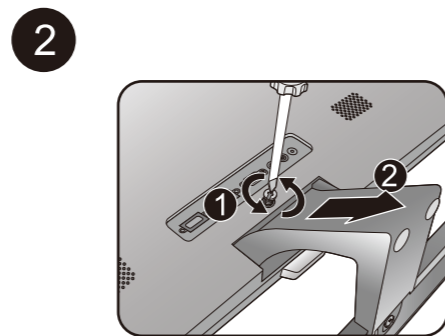

# LCD Monitor Quick Start Guide

Entertainment Monitor | EW Series

DN: EW70-EQ-VI

© 2021 BenQ Corporation. All rights reserved. Rights of modification reserved.

EW70

EW277HDR

- EW2775ZH: DA-40A19, Asian Power Devices
- EW3270: ADP-90MD HBZ, Delta Electronics Inc.
- EW277HDR: DA-40A19 (DoE6) BLK, Asian Power Devices