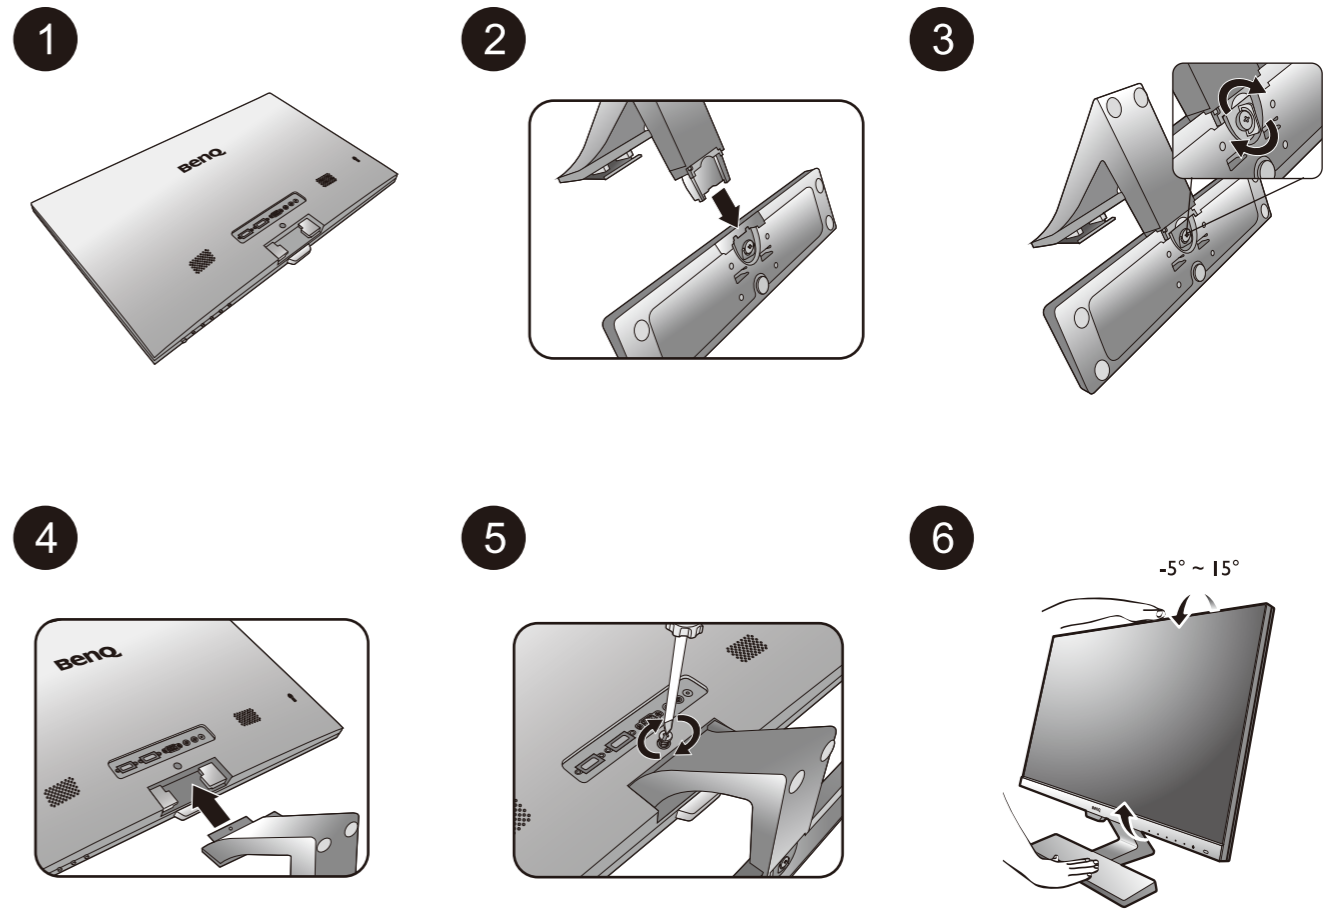

# LCD Monitor Quick Start Guide

Entertainment Monitor | EW Series

DN: EW70-EQ-VI

© 2021 BenQ Corporation. All rights reserved. Rights of modification reserved.

EW70

EW277HDR

- EW2775ZH: DA-40A19, Asian Power Devices
- EW3270: ADP-90MD HBZ, Delta Electronics Inc.
- EW277HDR: DA-40A19 (DoE6) BLK, Asian Power Devices