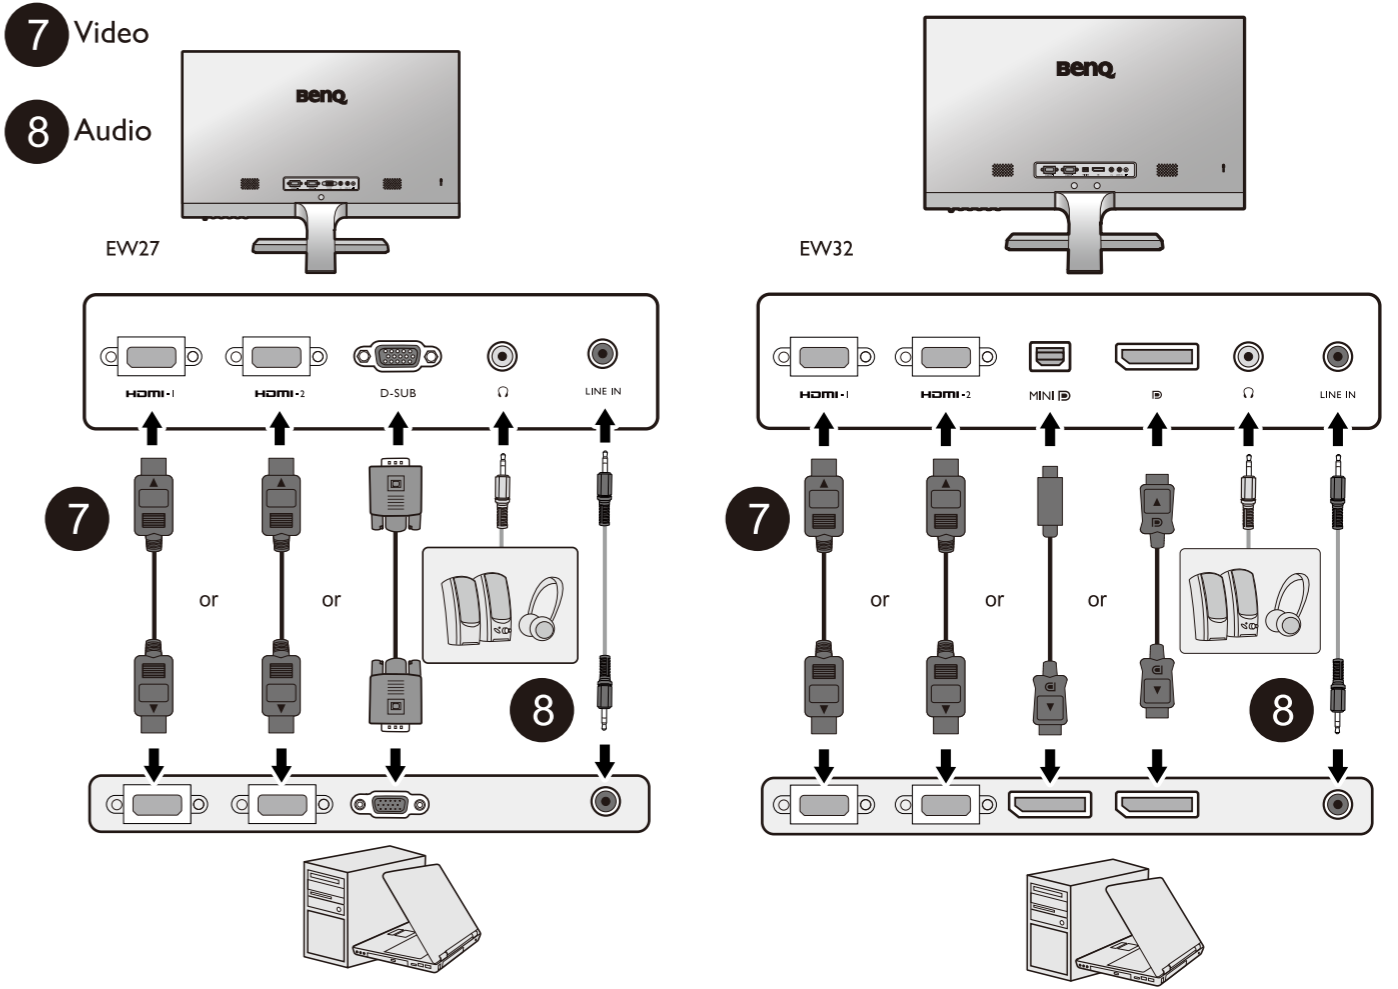

# LCD Monitor Quick Start Guide

Entertainment Monitor | EW Series

DN: EW70-EQ-VI

© 2021 BenQ Corporation. All rights reserved. Rights of modification reserved.

EW70

EW277HDR

- EW2775ZH: DA-40A19, Asian Power Devices
- EW3270: ADP-90MD HBZ, Delta Electronics Inc.
- EW277HDR: DA-40A19 (DoE6) BLK, Asian Power Devices